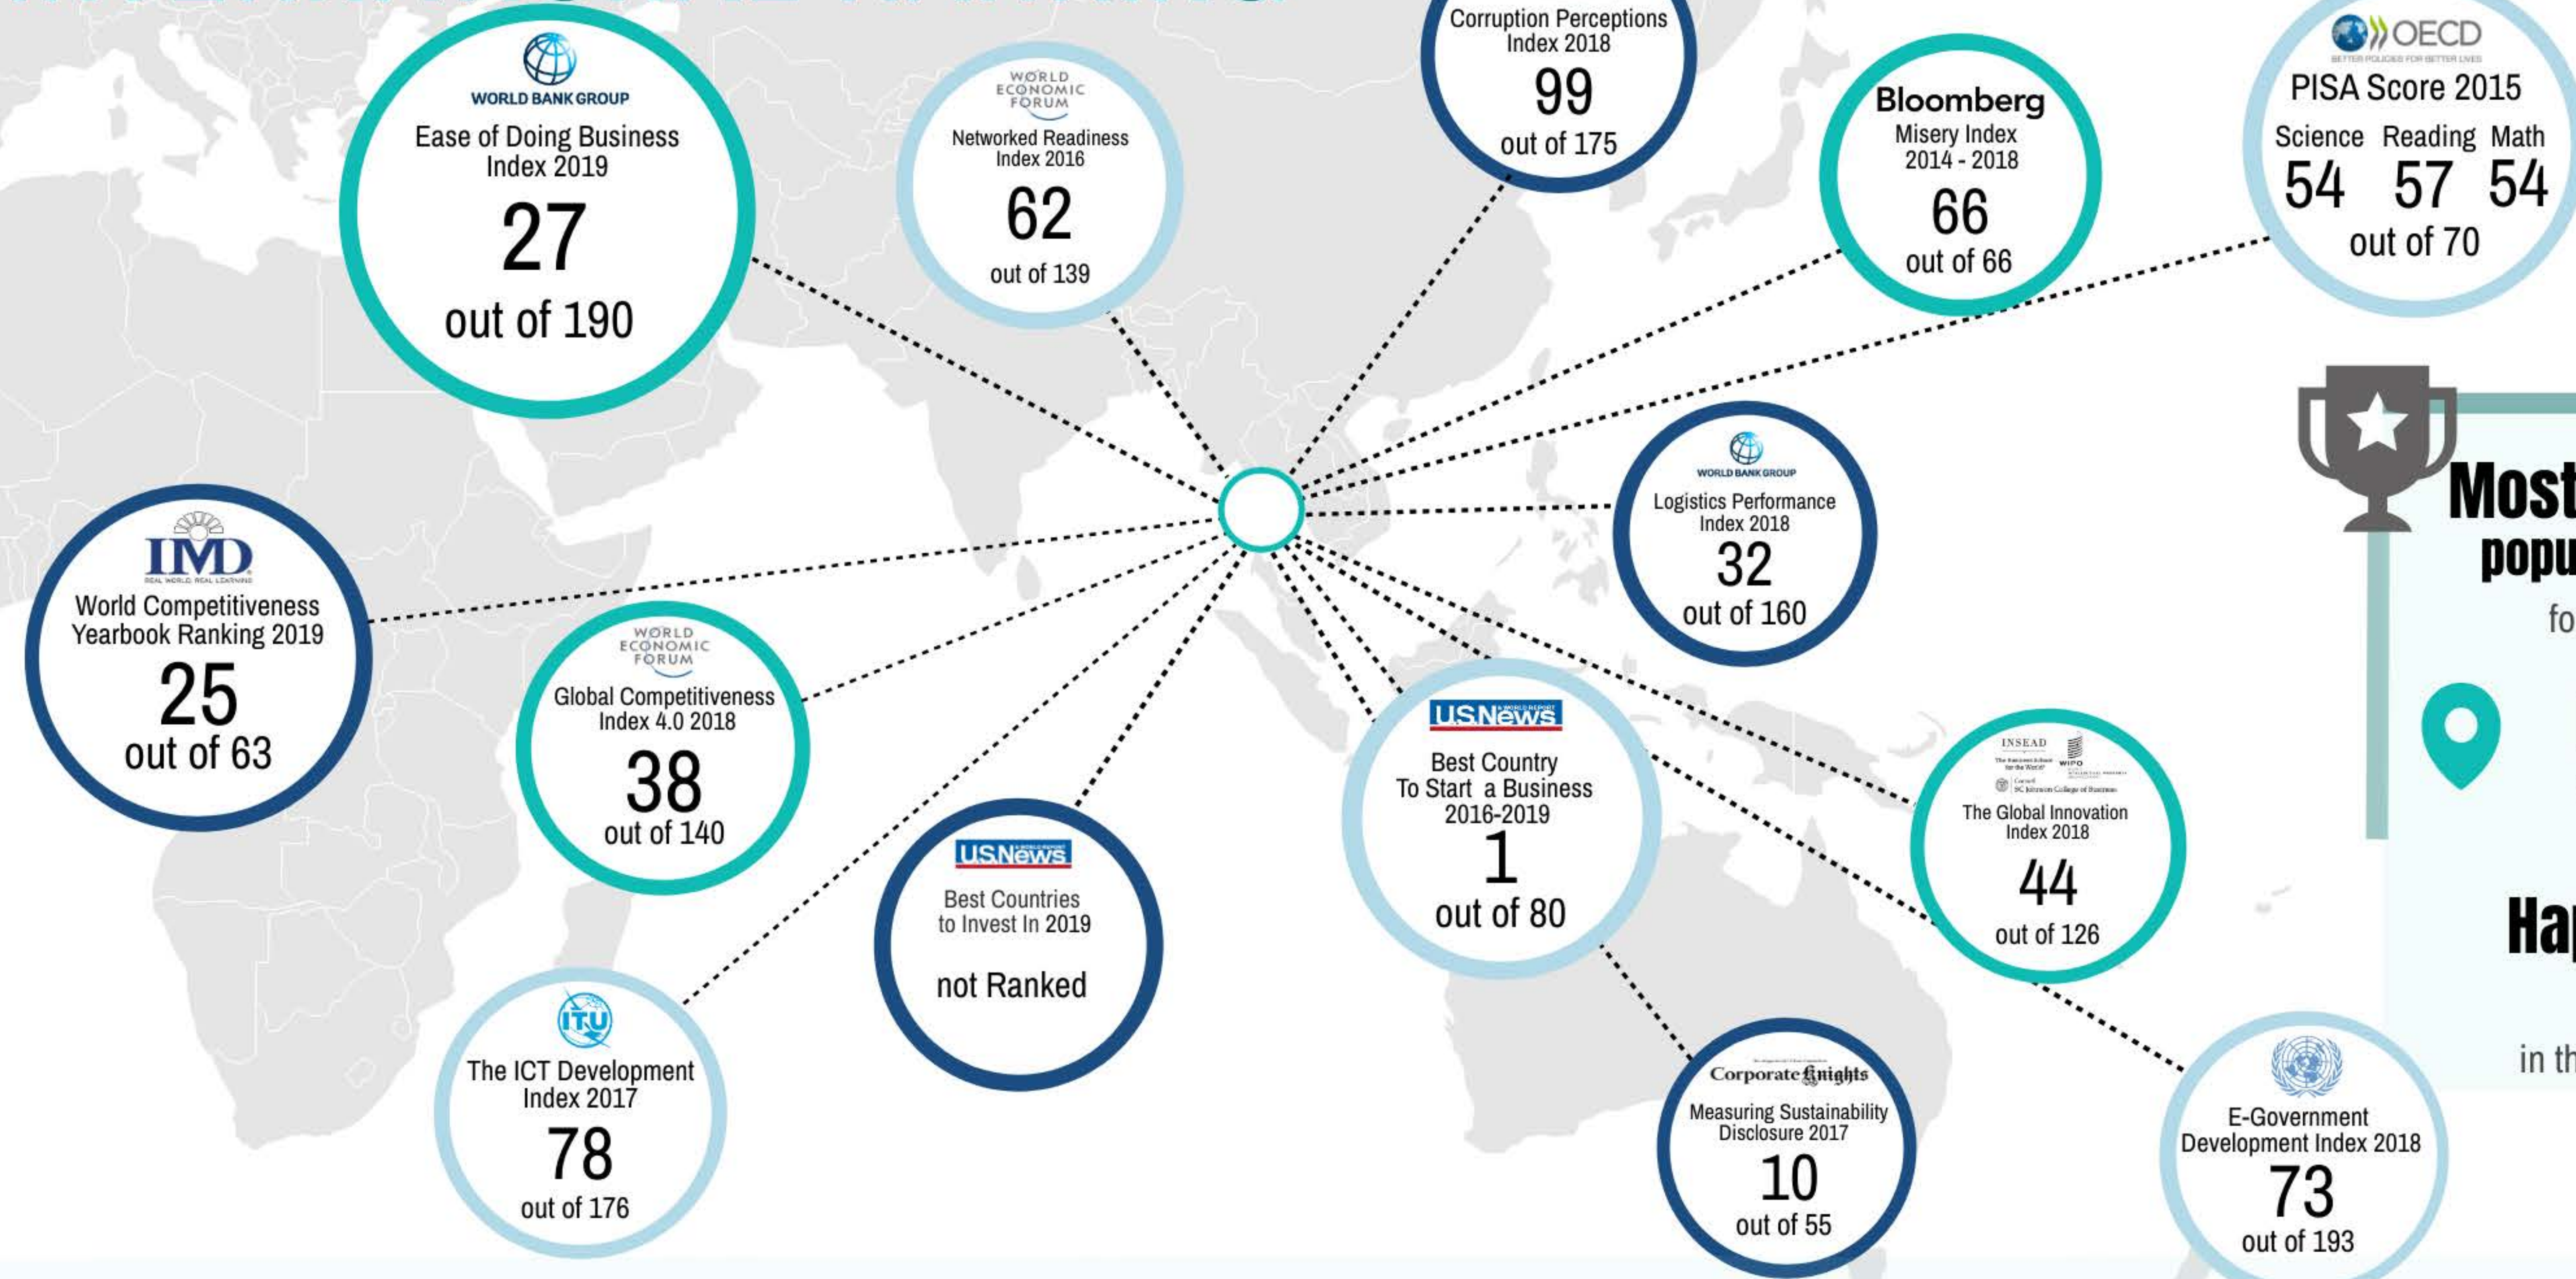

# THAILAND'S INTERNATIONAL RANKING

## Organisations

## Indexes

	2008	2009	2010	2011	2012	2013	2014	2015	2016	2017	2018	2019	
World Bank Group	Ease of Doing Business Index	15/178	13/181	12/183	19/183	17/183	18/185	18/189	26/189	49/189	46/190	26/190	27/190
IMD World Competitiveness Center	World Competitiveness Yearbook Ranking	27/55	26/57	26/58	27/59	30/59	27/60	29/60	30/61	28/61	27/63	30/63	25/63
World Economic Forum	Global Competitiveness Index	34/134	36/133	38/139	39/142	38/144	37/148	31/144	32/140	34/138	32/137		
World Economic Forum	Global Competitiveness Index 4.0										40/135	38/140	
Bloomberg	Misery Index							60/60	63/63	65/65	66/66	62/62	
World Economic Forum	Networked Readiness Index	47/134	47/133	59/138		77/142	74/144	67/148	67/143	62/139			
United Nations	E-Government Development Index	64/183		76/184		92/191		102/193		102/193	73/193		
US News	Best Countries to Start a Business								1/60	1/80	1/80	1/80	
OECD	PISA Score								Science Reading Math	54/70 57/70 54/70			
Transparency International	Corruption Perceptions Index	80/180	84/180	78/178	80/182	88/174	102/175	85/174	76/167	101/176	96/180	99/180	
Cornell University, INSEAD and the World Intellectual Property Organization (WIPO)	The Global Innovation Index	44-130	60/132		48/125	57/141	57/142	48/143	55/141	52/128	51/127	44/126	
Corporate Knights	Measuring Sustainability Disclosure					40/45	27/46	17/45	13/45	10/55			
The Telecommunication Development Sector (ITU-D)	The ICT Development Index	80/151		89/152		91/166	81/166		74/167	79/174	78/176		
US News	Best Countries to Invest In									7/80	8/25		
World Bank Group	Logistics Performance Index			35/155		38/155		35/160	45/160		32/160		