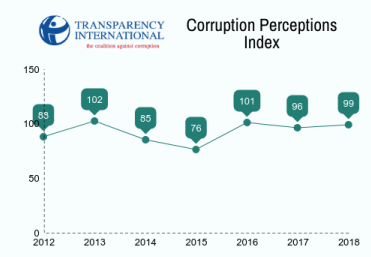

# THAILAND'S INTERNATIONAL RANKING

**Most popular city**  
for international tourists

**Best country**  
to start business

**Happiest economy**  
in the world